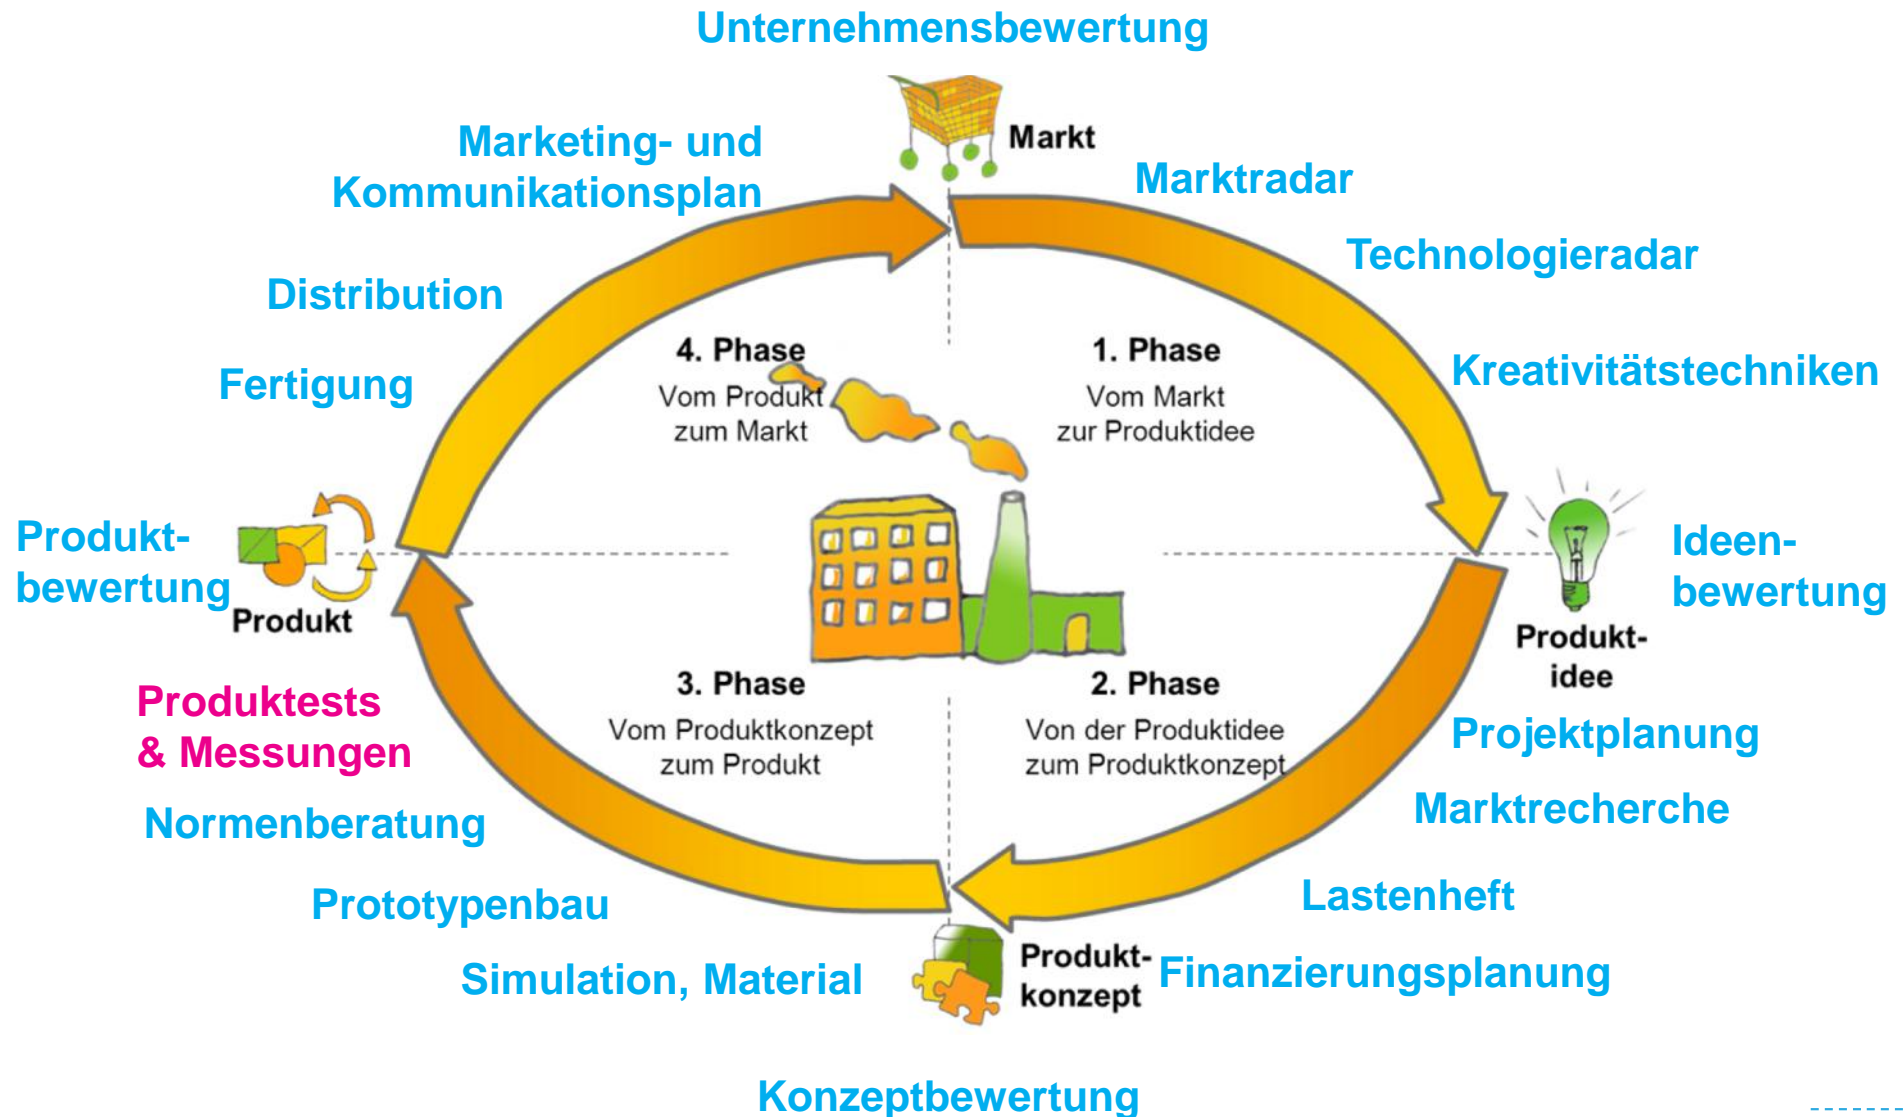

Innovationsdienstleistungen